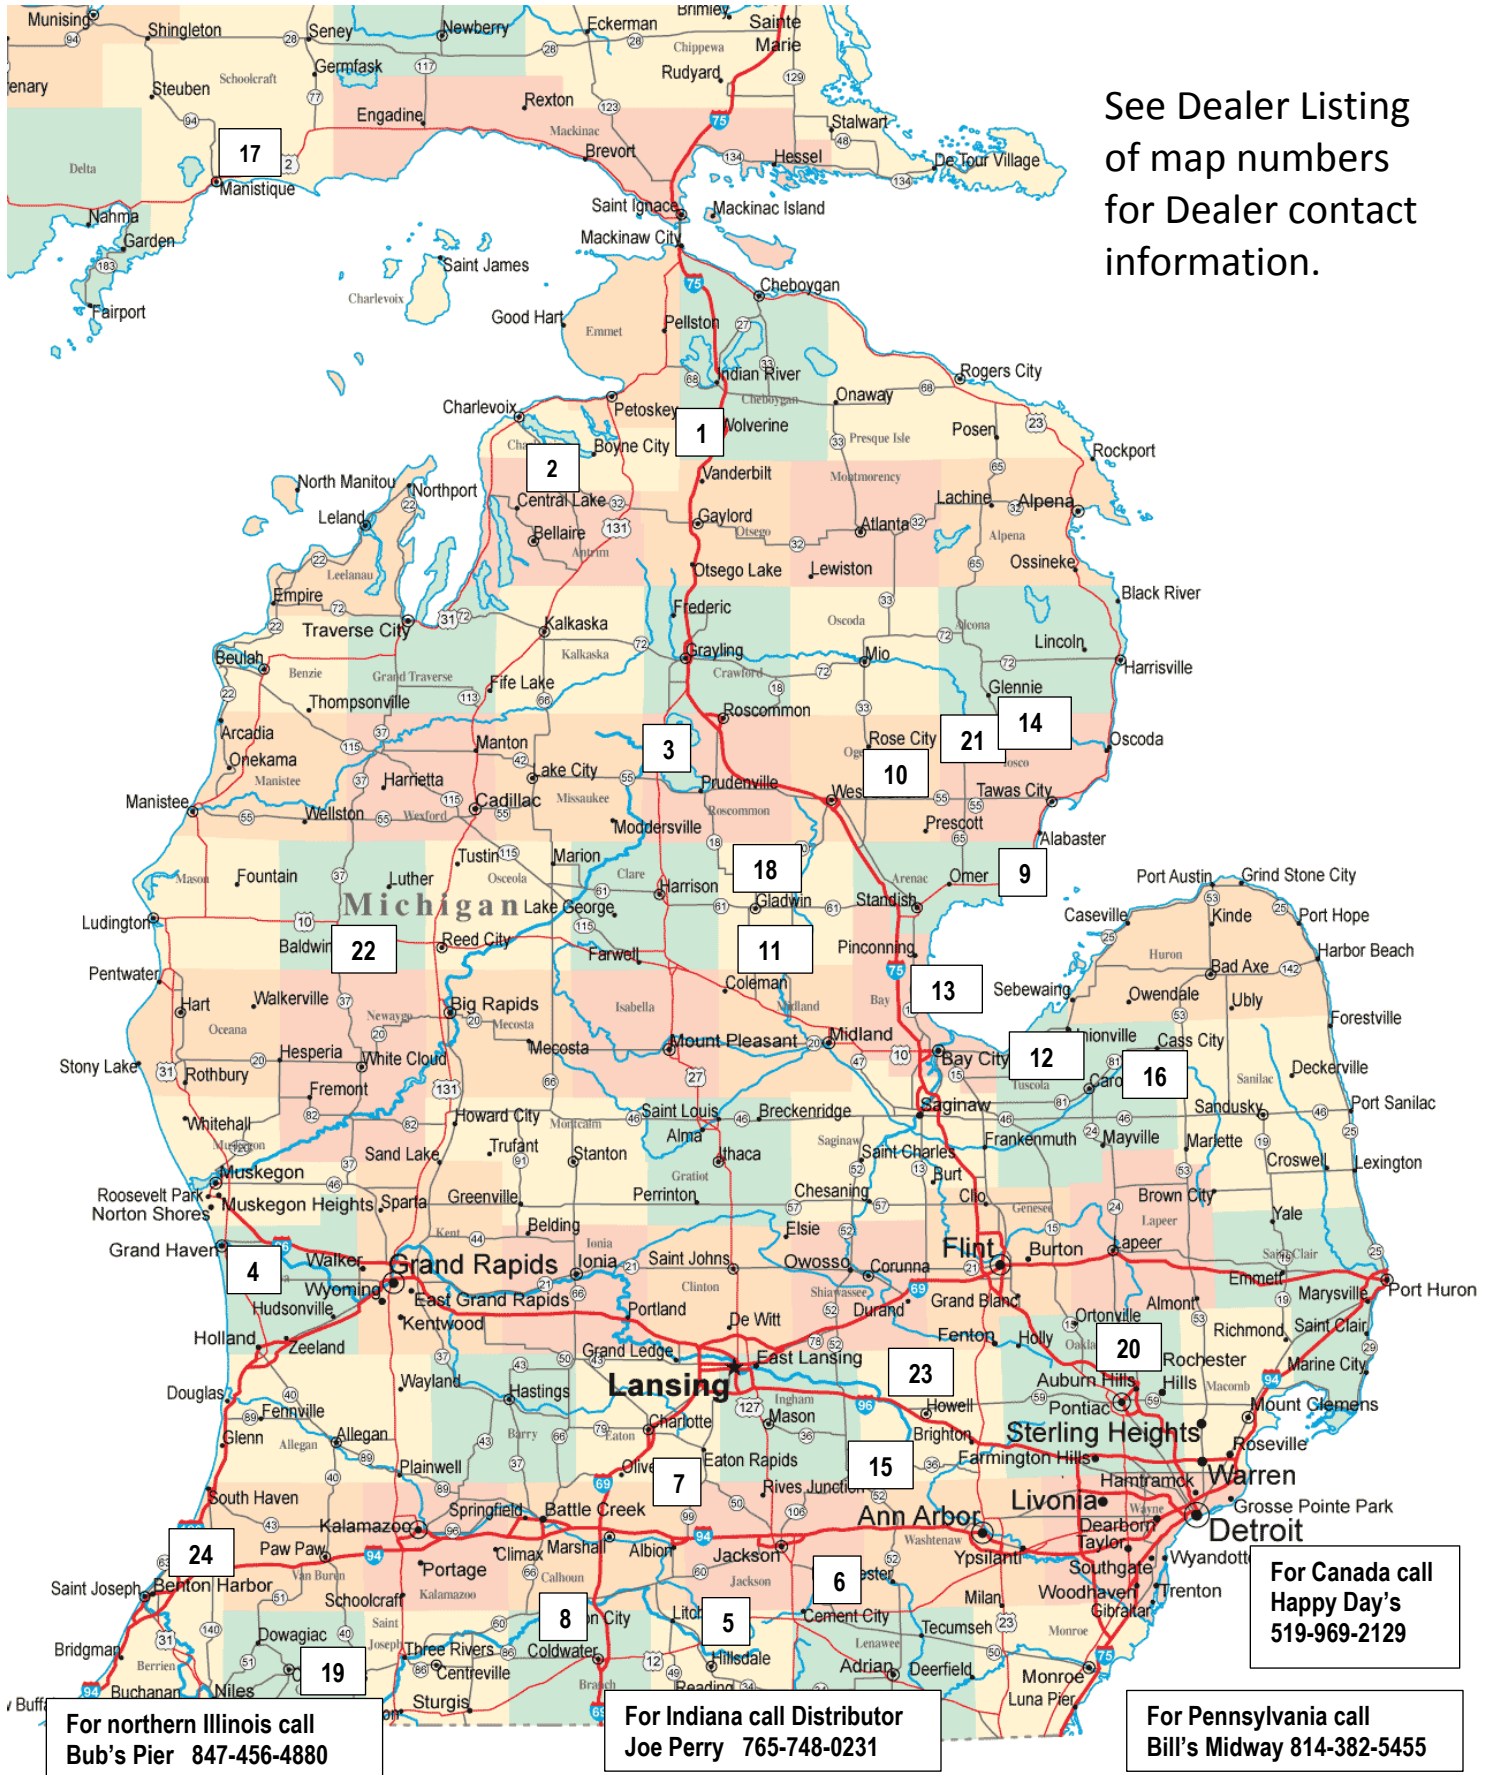

Great Lakes Lift Dealer Locations

See Dealer Listing of map numbers for Dealer contact information.

For Canada call Happy Day's 519-969-2129

For northern Illinois call Bub's Pier 847-456-4880

For Indiana call Distributor Joe Perry 765-748-0231

REPAIRS ONLY: G & G ENTERPRISES, 5201 Barnard Mill Rd., **RINGWOOD, IL 60072 815-482-8628**
Gary Reinwall (CHAIN-O-LAKES AREA)

CANADA

HAPPY DAYS BOAT CENTRE 1475 Cabana Rd. East, **WINDSOR, ONTARIO CA** 519-969-2129

ILLINOIS

BUB'S PIER SERVICE 400 E. Grand Ave., **FOX LAKE**, IL 60002 (ship) 847-456-4880

INDIANA

MUNCIE MARINE 8400 E. Smithfield Pike, **SELMA**, IN 47383 888-282-3443

PENNSYLVANIA

BILL'S MIDWAY 11420 State Hwy. 18, **CONNEAUT LAKE**, PA 16316 814-382-5455